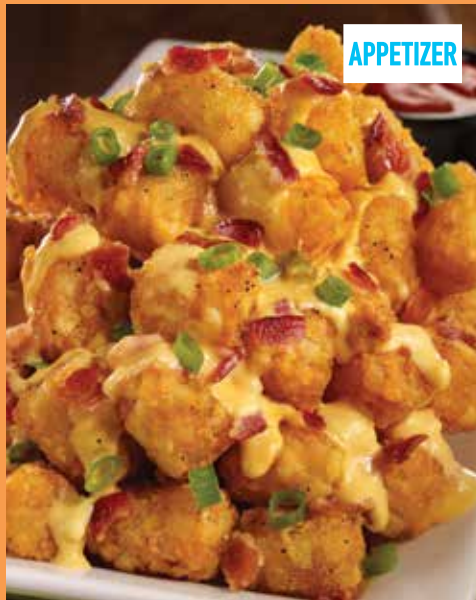

090517

Teriyaki Sirloin Steak or Sirloin Steak*

Bistro Steak & Shrimp with Lobster Alfredo Linguine*

Fire-Grilled Salmon*

Smokehouse BBQ Ribs & Buffalo Wings

NEW! CHOOSE FROM 3 OF YOUR FAV APPETIZERS

CHOOSE FROM THESE 6 ITEMS AND GET
A \$10 POWER CARD®

OR

DOUBLE THE PLAY WITH
A \$20 POWER CARD®

APPETIZER

Pepperoni Pretzel Pull-Apart

APPETIZER

Lotsa Loaded Tots

Classic Goldfingers

The Philly Cheesesteak